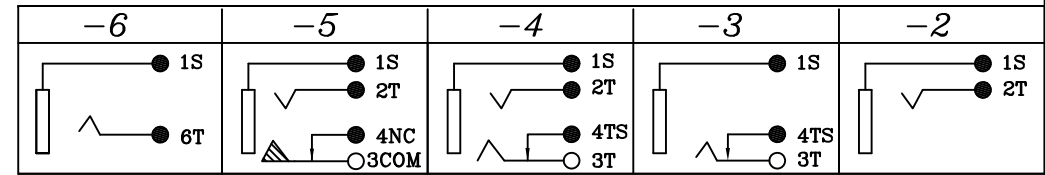

P.C.B LAYOUT(±0.1)
(BOTTOM VIEW)

PLUG

HOUSING COLOR	SLEEVE PLATED	
	NI	AU/2u"
RED	-3R	-3R-G
BLUE	-3L	-3L-G
WHITE	-3W	-3W-G
BLACK	-3B	-3B-G
GREEN	-3GR	-3GR-G
YELLOW	-3Y	-3Y-G
ORANGE	-3OR	-3OR-G

NO	PART NAME	Q'TY	MATERIAL	PLATED	REMARK
4	HOUSING	1	PBT-94V0		
3	TIP SHUNT	1	BRASS	(Sn/Cu)	
2	TIP	1	P.B.S	(Sn/Cu)	
1	SLEEVE	1	BRASS	NICKEL	

LIH SHENG PRECISION INDUSTRIAL CO., LTD.

TOLERANCE X ±0.5 X.X ±0.3 X.XX ±0.15	Material		PART NAME	RCA JACK	
	Thickness		PART NO.	LP-0843-3	
	Disposal		DATE	06/30/80'	REV:A
UNIT mm	SCALE	1:1	DRAW	CHECK	APPROVE
			Chris	Ken	Cooper