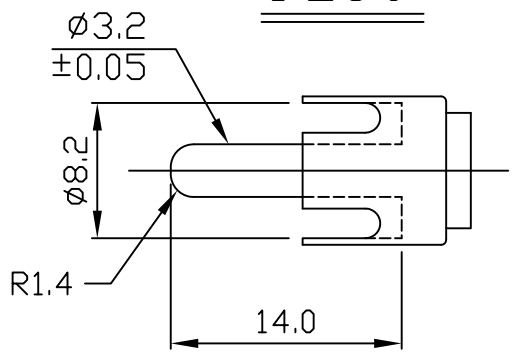

P.C.B LAYOUT(±0.1)
(BOTTOM VIEW)

PLUG

HOUSING COLOR	SLEEVE PLATED	
	NI	AU/2u"
RED	-3R	-3R-G
BLUE	-3L	-3L-G
WHITE	-3W	-3W-G
BLACK	-3B	-3B-G
GREEN	-3GR	-3GR-G
YELLOW	-3Y	-3Y-G
ORANGE	-3OR	-3OR-G

NO	PART NAME	Q'TY	MATERIAL	PLATED	REMARK
4	HOUSING	1	PBT-94V0		
3	TIP SHUNT	1	BRASS	(Sn/Cu)	
2	TIP	1	P.B.S	(Sn/Cu)	
1	SLEEVE	1	BRASS	NICKEL	

LIH SHENG PRECISION INDUSTRIAL CO., LTD.

TOLERANCE X ±0.5 X.X ±0.3 X.XX ±0.15	Material		PART NAME	RCA JACK	
	Thickness		PART NO.	LP-0843-3	
	Disposal		DATE	06/30/80'	REV:A
UNIT mm	SCALE	1:1	DRAW	CHECK	APPROVE
			Chris	Ken	Cooper